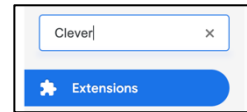

You can also add the extension directly through the browser. The two most commonly used browsers are Chrome & FireFox. There are instructions on the following page for adding the extension to either browser.

Downloading the Clever Extension on Chrome:

A. Open the Chrome Web Browser on your computer.

B. Click on the “Apps” in the upper left-hand corner.

C. Click on the Chrome Web Store.

D. Search for “Clever” in the search bar on the left side of the page.

E. Click “Add to Chrome.”

F. Click “Add extension.”

You can now click on the Clever icon in the upper right-hand corner of your Chrome browser to access the Clever website each time you log in.

Downloading the Clever Extension on FireFox: